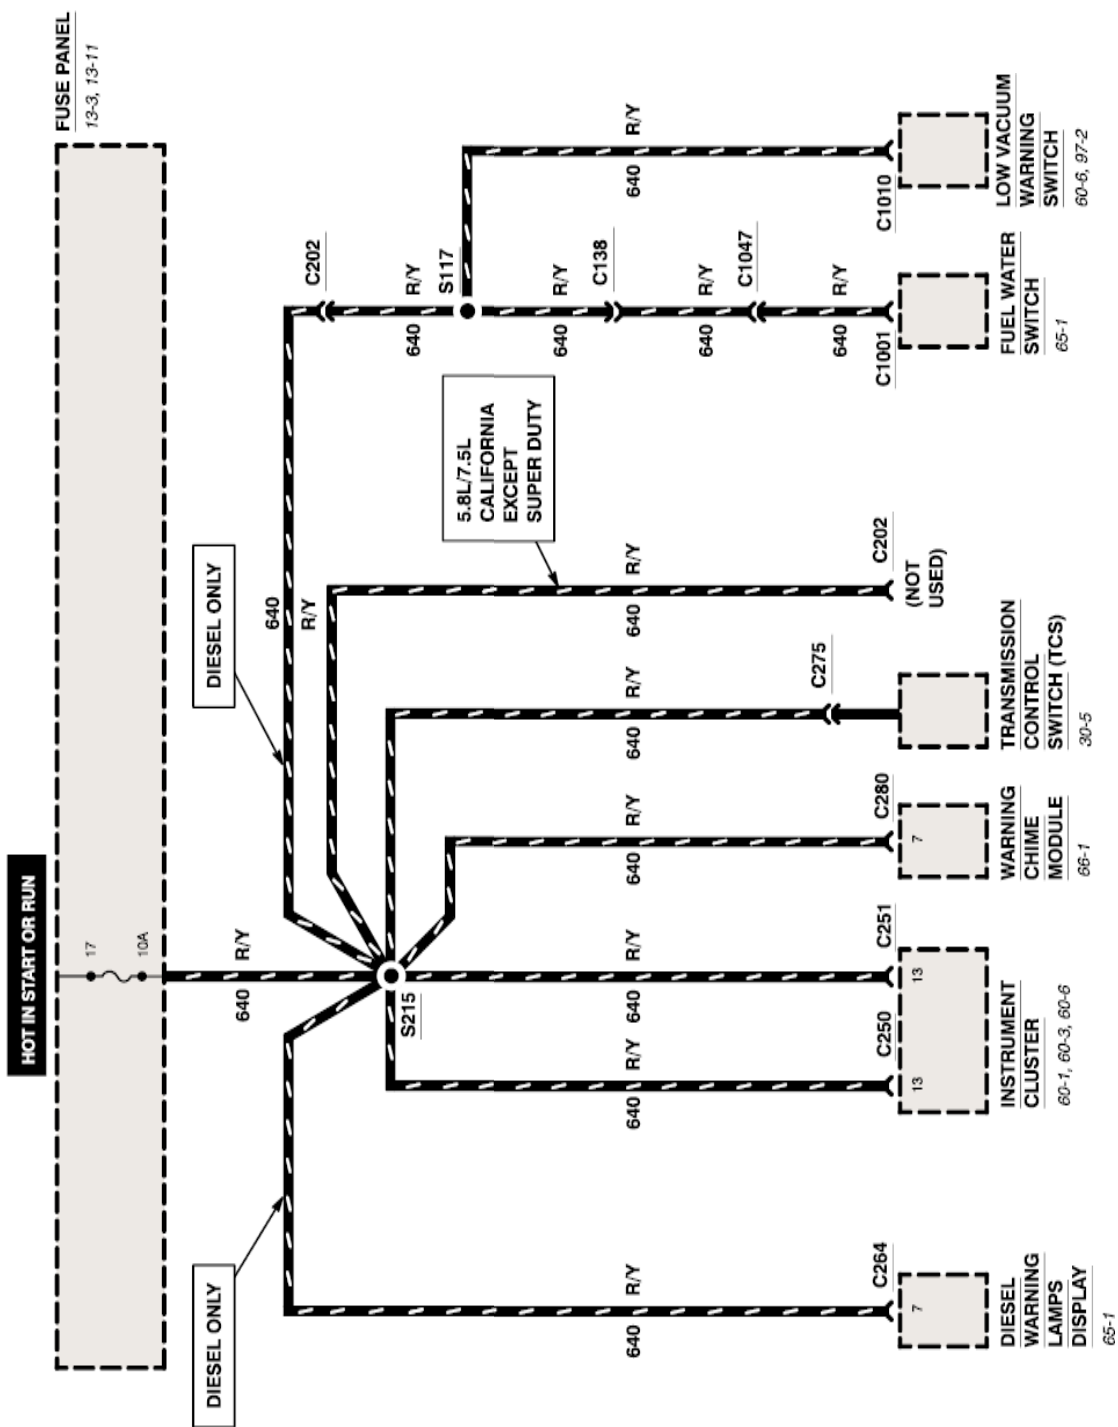

POWER DISTRIBUTION 13-18

1997 F-250 HD/350/SUPER DUTY