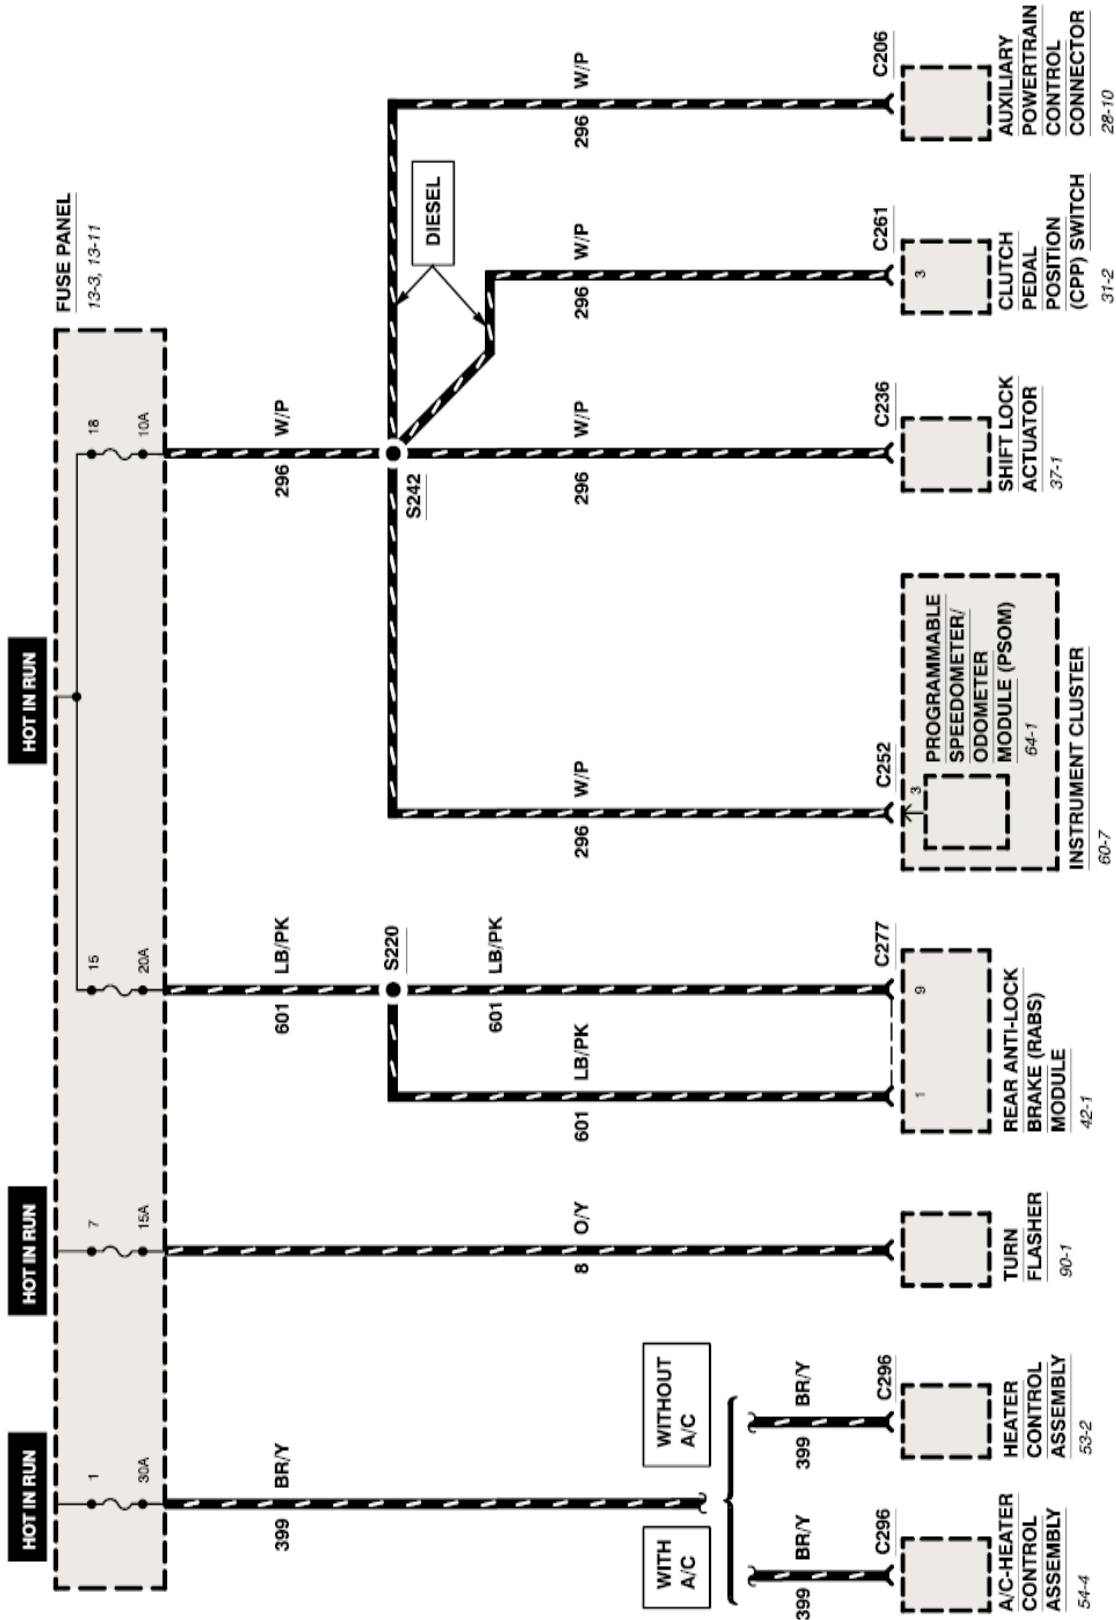

13-17 POWER DISTRIBUTION

1997 F-250 HD/350/SUPER DUTY