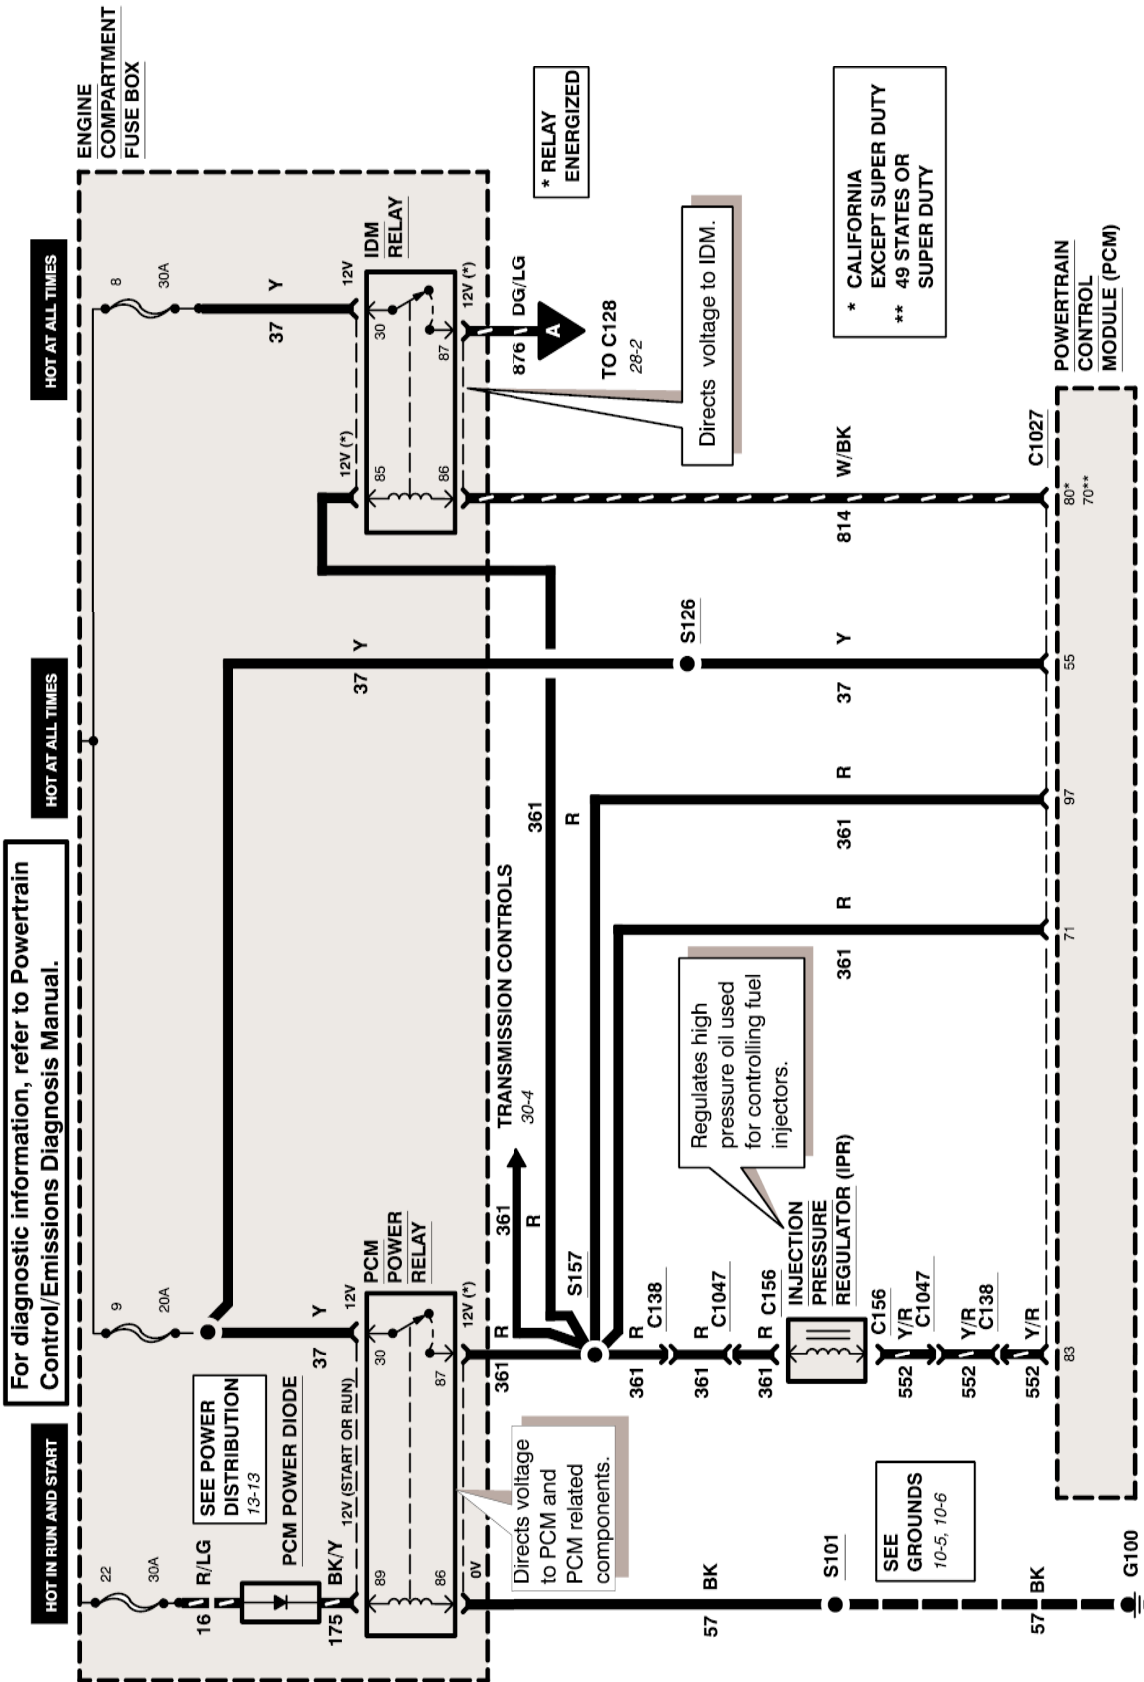

28-1 ENGINE CONTROLS (7.3L DI TURBO DIESEL)

1997 F-250 HD/350/SUPER DUTY

28-3 ENGINE CONTROLS (7.3L DI TURBO DIESEL)

1997 F-250 HD/350/SUPER DUTY

ENGINE CONTROLS (7.3L DI TURBO DIESEL) 28-6

1997 F-250 HD/350/SUPER DUTY