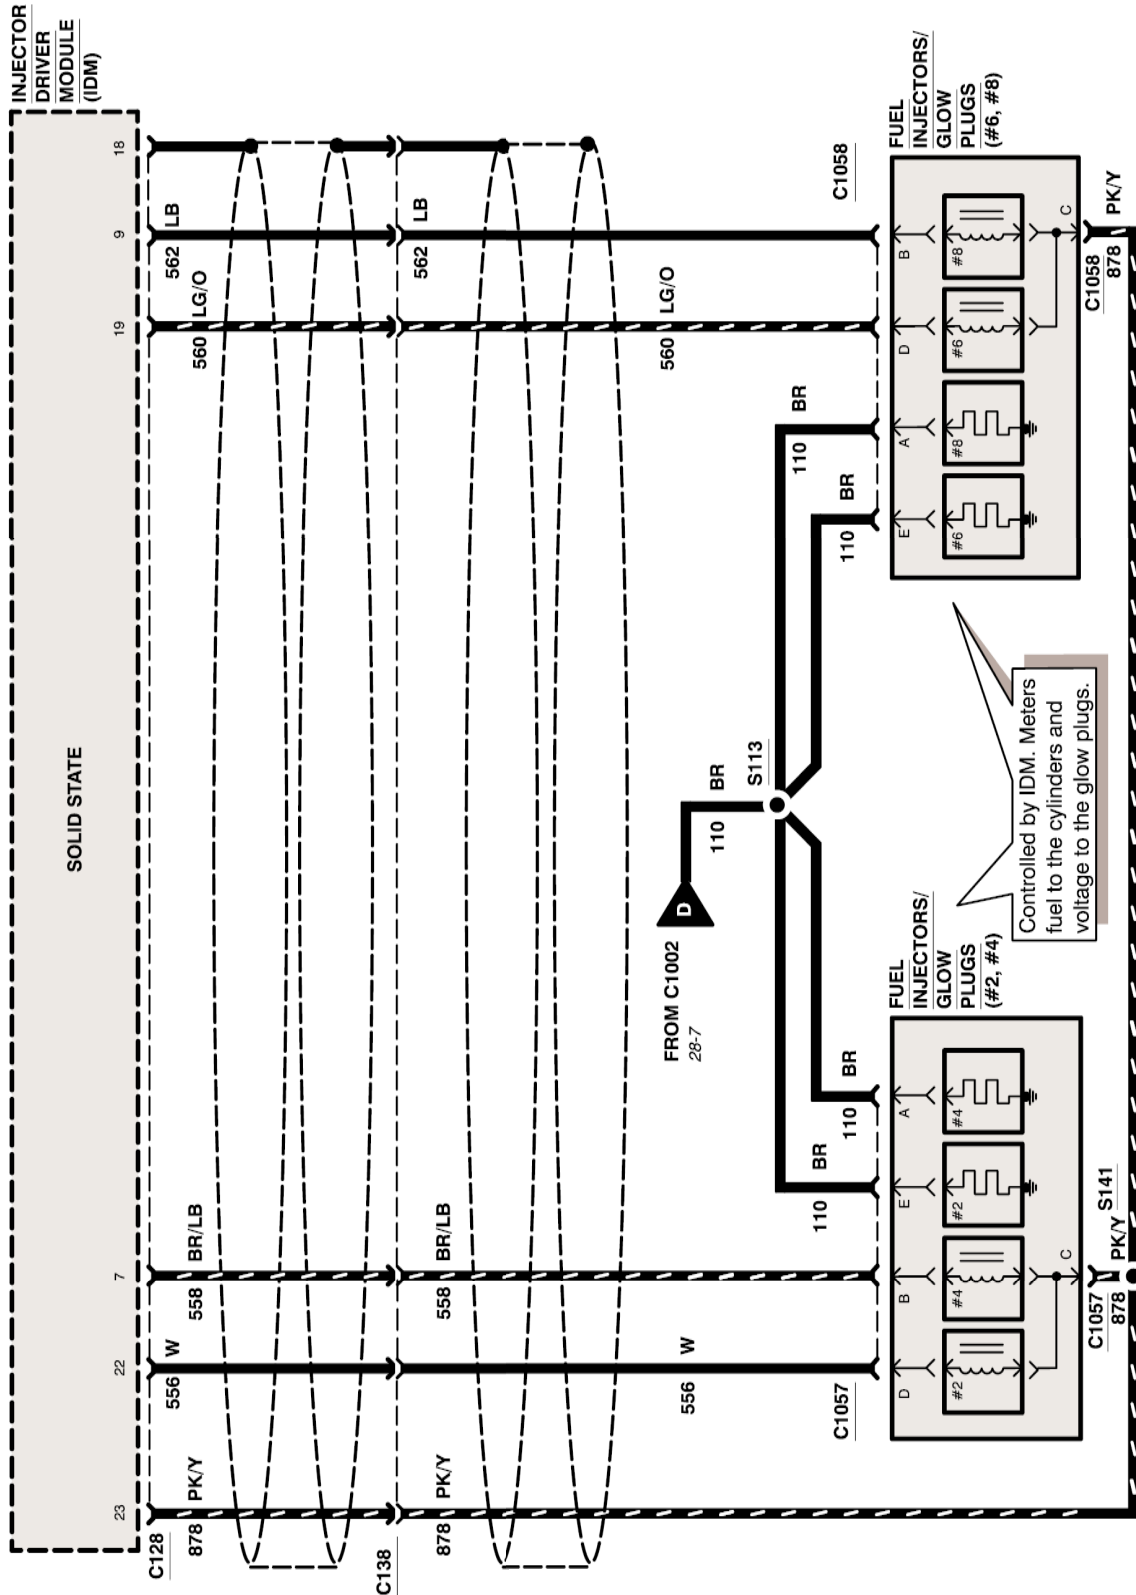

28-1 ENGINE CONTROLS (7.3L DI TURBO DIESEL)

1997 F-250 HD/350/SUPER DUTY

28-3 ENGINE CONTROLS (7.3L DI TURBO DIESEL)

1997 F-250 HD/350/SUPER DUTY

ENGINE CONTROLS (7.3L DI TURBO DIESEL) 28-6

1997 F-250 HD/350/SUPER DUTY