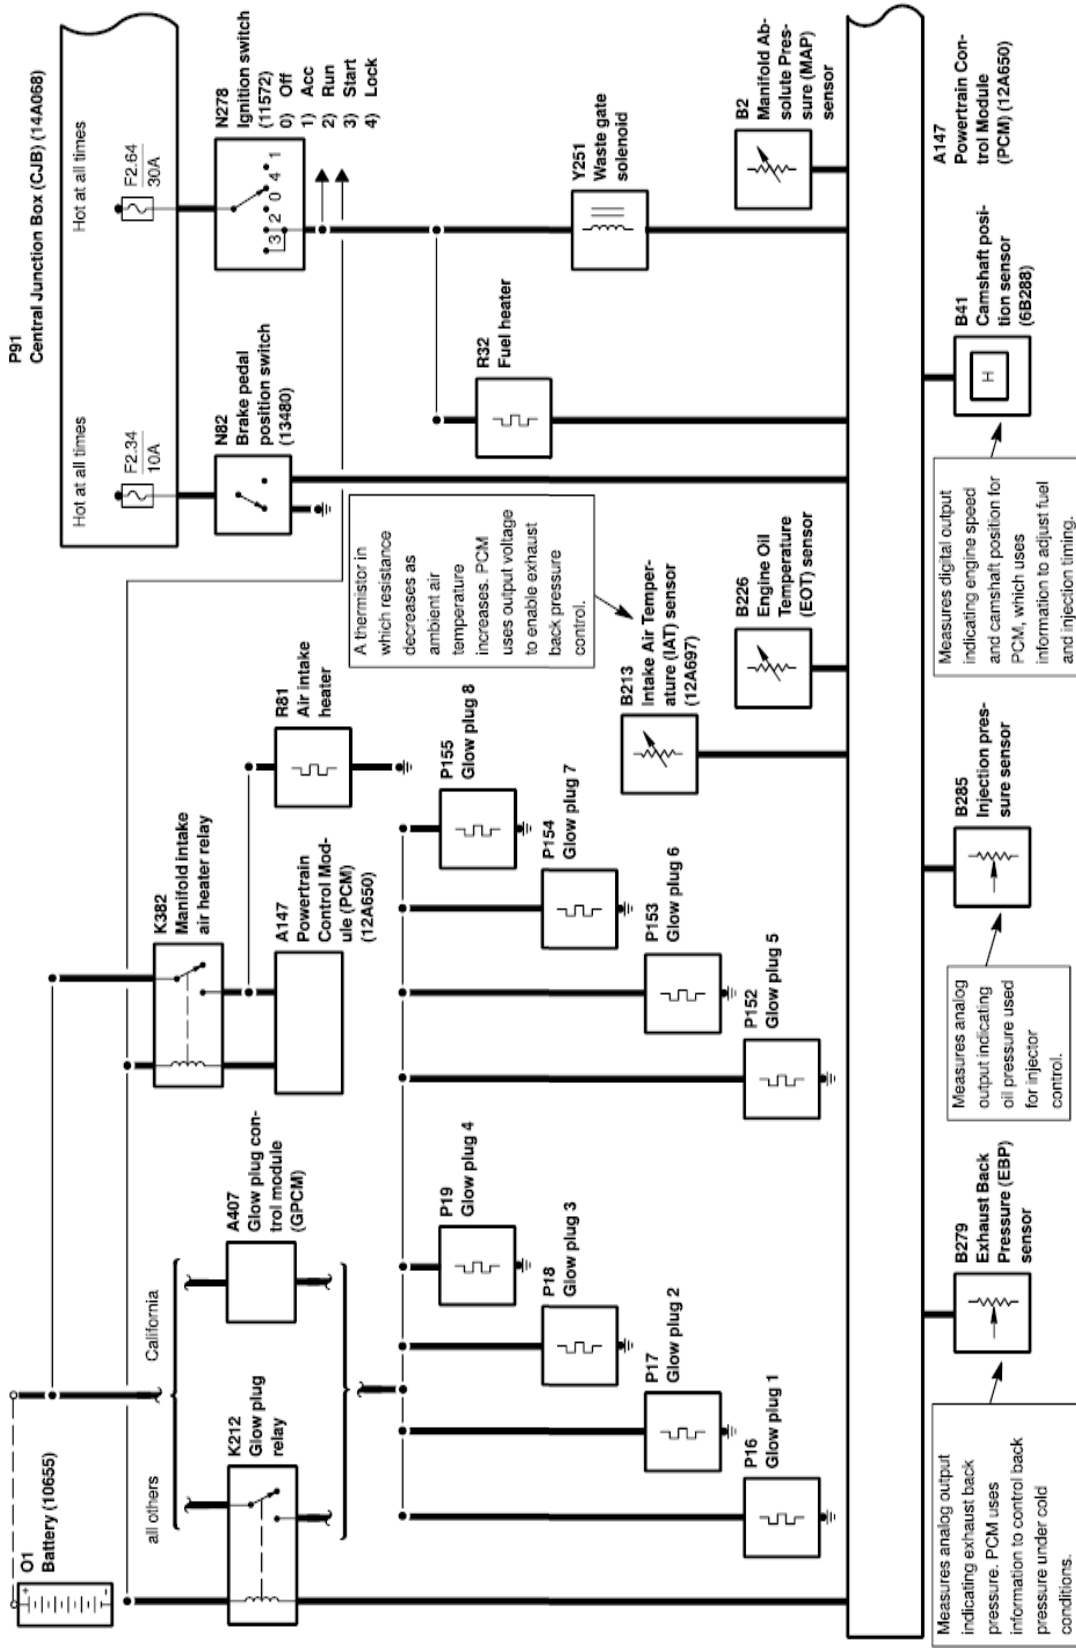

27-1 Engine Controls

7.3L Diesel, System overview

Excursion, Super Duty Series F-250, F-350, F-450, F-550, . . . 02

Engine Controls 27-2

7.3L Diesel, System overview

27-3 Engine Controls

7.3L Diesel

27-5 Engine Controls

Excursion, Super Duty Series F-250, F-350, F-450, F-550, . . . 02

27-7 Engine Controls

Excursion, Super Duty Series F-250, F-350, F-450, F-550 '02

27-9 Engine Controls

7.3L Diesel

Excursion, Super Duty Series F-250, F-350, F-450, F-550, . . . 02

Engine Controls 27-10

Engine Controls 27-12

27-13 Engine Controls

7.3L Diesel, automatic transmission

Excursion, Super Duty Series F-250, F-350, F-450, F-550, . . . 02