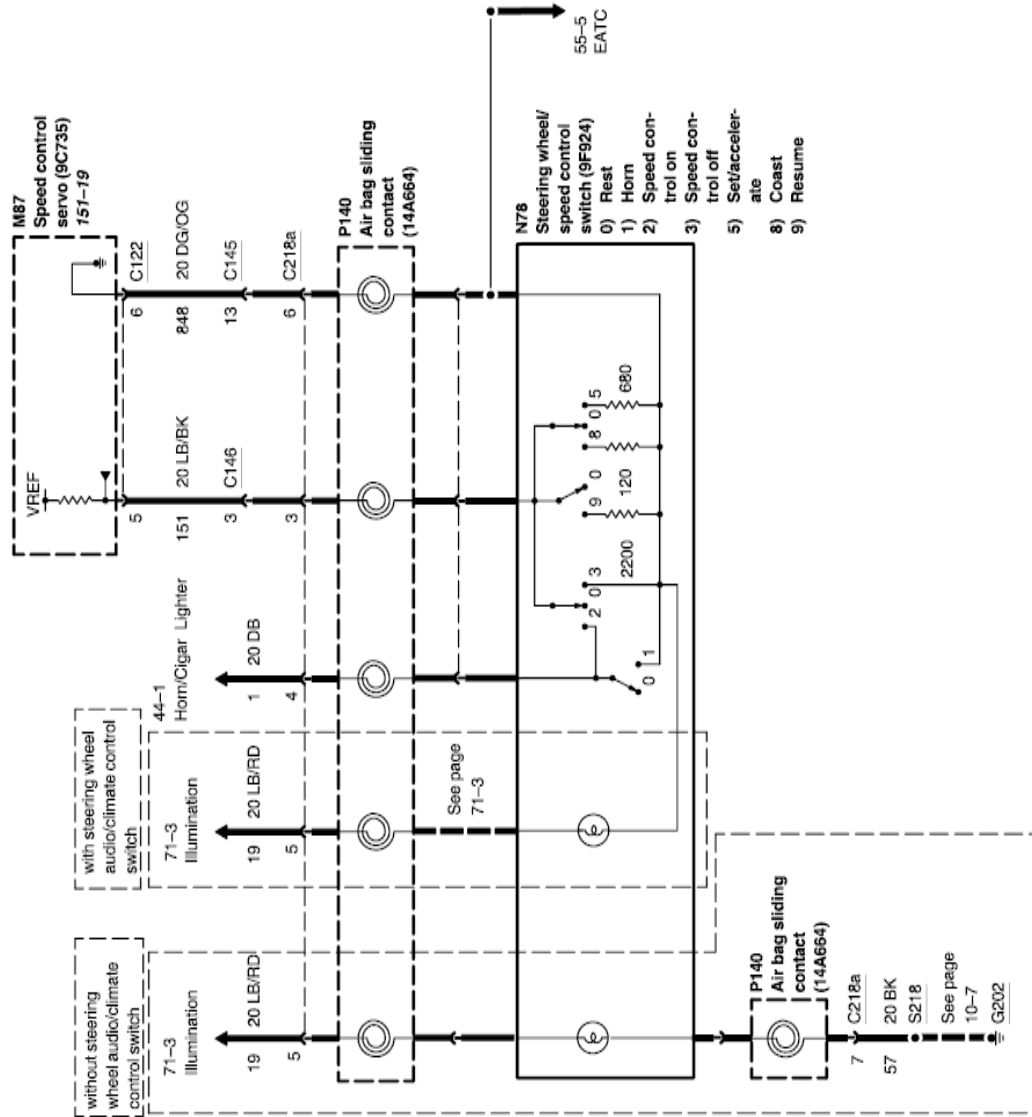

### 31-1 Vehicle Speed Control

#### System overview, gasoline engines

Vehicle Speed Control 31 -2

System overview, Diesel only

### 31-3 Vehicle Speed Control

Excursion, Super Duty Series F-250, F-350, F-450, F-550, . . . 02

Vehicle Speed Control 31-4

gasoline engines

Excursion, Super Duty Series F-250, F-350, F-450, F-550 '02

### 31-5 Vehicle Speed Control

Diesel only

Excursion, Super Duty Series F-250, F-350, F-450, F-550 '02