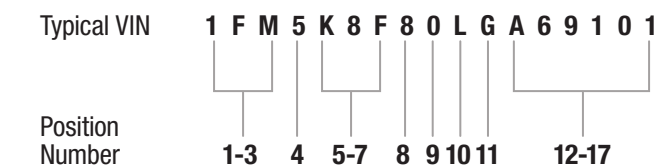

Example:

Universal Vehicle Identification Numbers (VIN) have 17 "positions." There is a number or a letter in each position.

Positions	1-3	World Manufacturer Identifier
Position	4	Restraint System Type
Positions	5-7	Make, Car Line, Series, Body Type
Position	8	Engine Type - Displacement, Cylinders, Fuel Type, Manufacturer and Horsepower
Position	9	VIN Check Digit (0-9 or X)
Position	10	Vehicle, Model Year
Position	11	Plant or Manufacturer
Positions	12-17	Numerical Sequence Number Identifier

Automotive Remarketing Services (ARS)

Automotive Remarketing Services offers the opportunity to sell previously-owned vehicles – Ford, Lincoln or other brands – through the Ford Sponsored Auction Network.

ARS features:

- High Conversion Rate
- Hassle-free "Pick-up-to-Payment" to reduce the remarketing complexity
- Premium Placement to maximize resale value
- Access to Ford Internet Sales Channels through www.fordquic.com
- Buyer Finance Flexibility through the Ford Credit Signature Plan
- Dedicated Ford Area Manager works to get your best price
- Convenient Interactive Website
- Ability to list vehicles for sale on Ford's 24/7 website - www.fordquic.com with user-set Buy Now prices
- Professional Helpdesk Operations – ars@ford.com
- NO ENROLLMENT FEE! Call 866-277-9142 toll-free for fast and hassle-free enrollment.

FORD VEHICLE REMARKETING

Ford Sponsored Auctions

Anytime, Anywhere: In the Lane

- Front-line ready vehicles nationwide

On the Internet: Broadcast Sales

- Purchase during "live" auctions using your desktop with Simulcast, Online Ringman, Live Global Bid and LiveBlock

QUIC (Quality Used Internet Cars)

- View condition reports, window labels, vehicle images and purchase at www.fordquic.com
- Visit www.remarketing.dealerconnection.com for all your Ford Remarketing needs

Sponsored Auction Locations

ARIZONA

ADESA Phoenix
Chandler, Arizona
Phone: 480-961-1161
Fax: 480-961-0089

CALIFORNIA

ADESA Brasher's Sacramento Auto Auction
Rio Linda, California
Phone: 916-991-5555
Fax: 916-991-5905

Manheim Southern California
Fontana, California
Phone: 909-822-2261
Fax: 909-854-2215

COLORADO

Manheim Denver
Aurora, Colorado
Phone: 303-343-3443
Fax: 303-343-2318

FLORIDA

Manheim Ft. Lauderdale
Davie, Florida
Phone: 954-791-3520
Fax: 954-453-8435

Manheim Tampa
Tampa, Florida
Phone: 800-622-7292
Fax: 813-248-3442

GEORGIA

Manheim Georgia
Atlanta, Georgia
Phone: 404-349-5555
Fax: 404-349-9951

HAWAII

Manheim Hawaii
Honolulu, Hawaii
Phone: 808-840-8900
Fax: 808-840-8959

ILLINOIS

Manheim Chicago
Matteson, Illinois
Phone: 815-806-4222
Fax: 815-806-4228

INDIANA

ADESA Indianapolis
Plainfield, Indiana
Phone: 317-838-8000
Fax: 317-838-8081

MARYLAND

Manheim Baltimore-Washington
Elkridge, Maryland
Phone: 410-796-8899
Fax: 410-796-7843

MASSACHUSETTS

ADESA Boston
Framingham, Massachusetts
Phone: 508-626-7000
Fax: 508-626-7025

MICHIGAN

Manheim Detroit
Carleton, Michigan
Phone: 734-654-7100
Fax: 734-654-7147

MINNESOTA